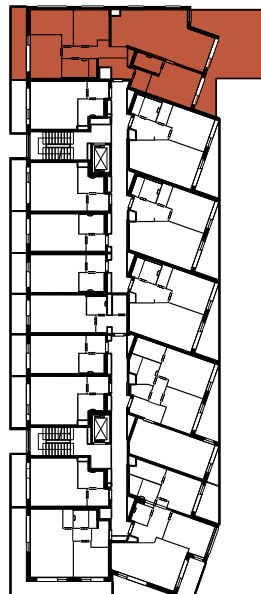

Position of apartment
Section F / 4th floor

General information

Apartment area

1	hall	13,00 m ²
2	chamber	2,88 m ²
3	living room	40,75 m ²
4	bedroom	15,41 m ²
5	bathroom	3,78 m ²
6	bedroom	11,42 m ²
7	bedroom	11,15 m ²
8	bedroom	13,03 m ²
9	bathroom	6,12 m ²

Total 117,54 m²

10	loggia	10,90 m ²
11	terrace	47,42 m ²

Total flat area*175,86m²

* Flat area including external areas (balconies, loggias, terraces)

Object orientation